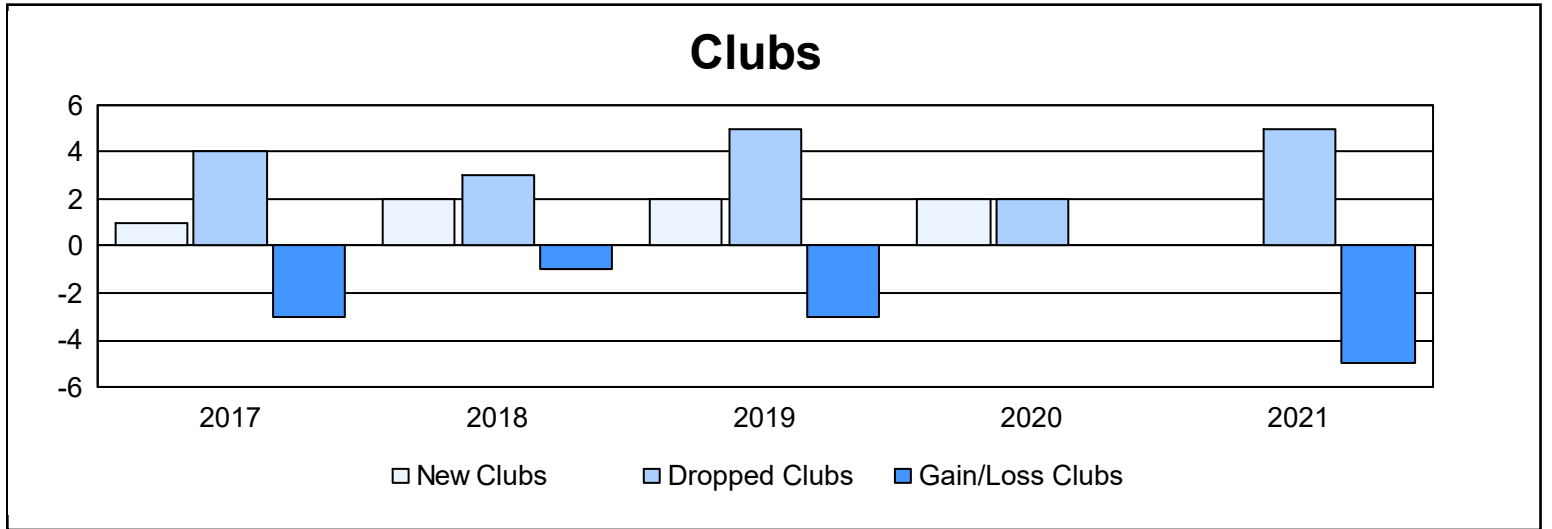

Year	New Clubs	Dropped Clubs	Gain/ Loss Clubs	New Members	Charter Members	Reinstate Members	Transfer Members	Total Member Added	Total Members Dropped	Gain/ Loss Members
2016-2017	1	4	-3	185	40	3	11	239	238	1
2017-2018	2	3	-1	104	60	7	11	182	305	-123
2018-2019	2	5	-3	120	78	5	18	221	267	-46
2019-2020	2	2	0	123	71	6	8	208	198	10
2020-2021	0	5	-5	94	14	4	23	135	228	-93
<b>Average</b>	<b>1</b>	<b>4</b>	<b>-2</b>	<b>125</b>	<b>53</b>	<b>5</b>	<b>14</b>	<b>197</b>	<b>247</b>	<b>-50</b>

### Membership Composition June 2021 Cumulative