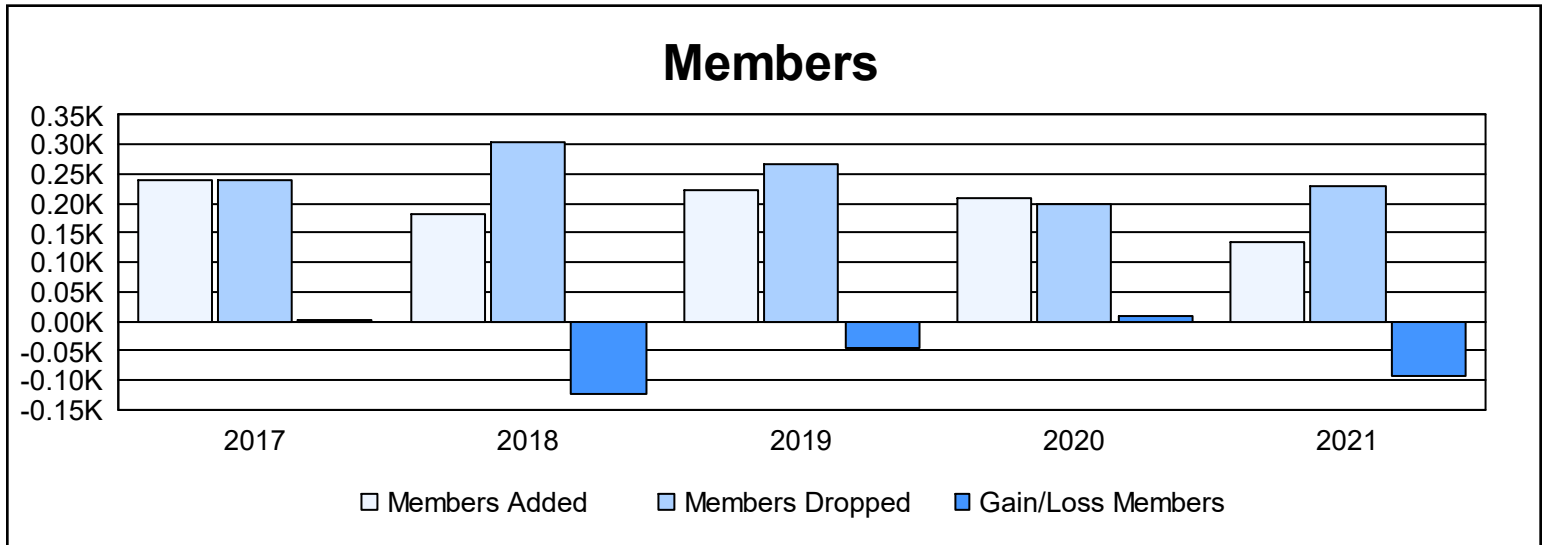

Year	New Clubs	Dropped Clubs	Gain/ Loss Clubs	New Members	Charter Members	Reinstate Members	Transfer Members	Total Member Added	Total Members Dropped	Gain/ Loss Members
2016-2017	1	4	-3	185	40	3	11	239	238	1
2017-2018	2	3	-1	104	60	7	11	182	305	-123
2018-2019	2	5	-3	120	78	5	18	221	267	-46
2019-2020	2	2	0	123	71	6	8	208	198	10
2020-2021	0	5	-5	94	14	4	23	135	228	-93
<b>Average</b>	<b>1</b>	<b>4</b>	<b>-2</b>	<b>125</b>	<b>53</b>	<b>5</b>	<b>14</b>	<b>197</b>	<b>247</b>	<b>-50</b>

### Membership Composition June 2021 Cumulative